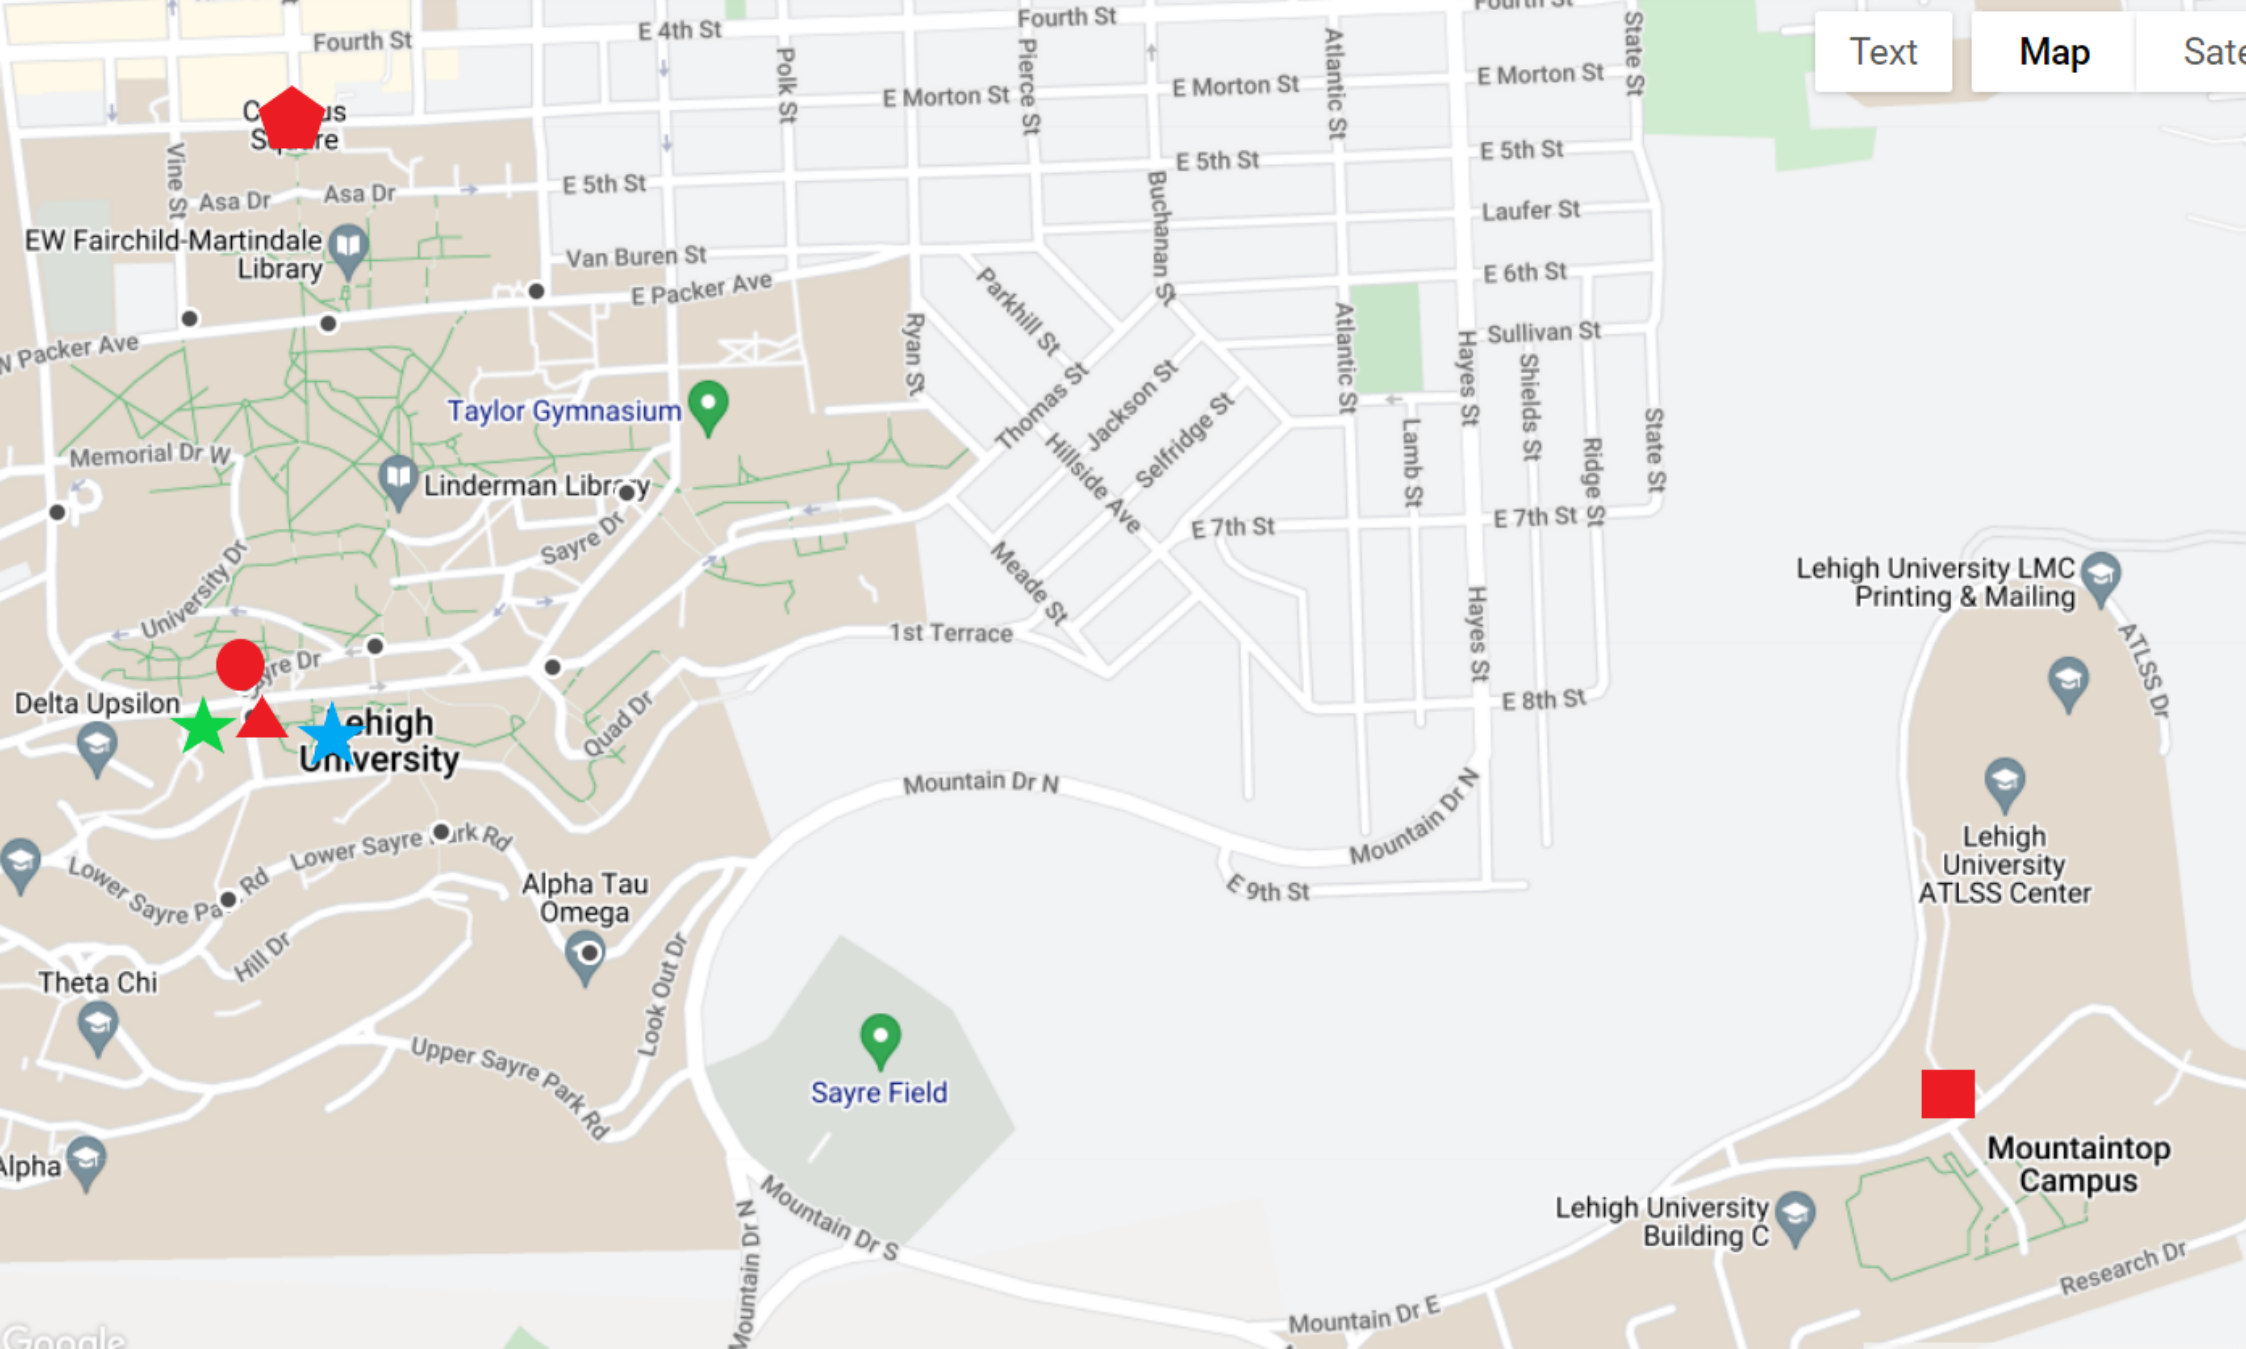

Text

Map

Sat

Class
Square

EW Fairchild-Martindale
Library

Taylor Gymnasium

Linderman Library

Lehigh
University

Sayre Field

Lehigh University LMC
Printing & Mailing

Lehigh
University
ATSS Center

Mountaintop
Campus

Lehigh University
Building C